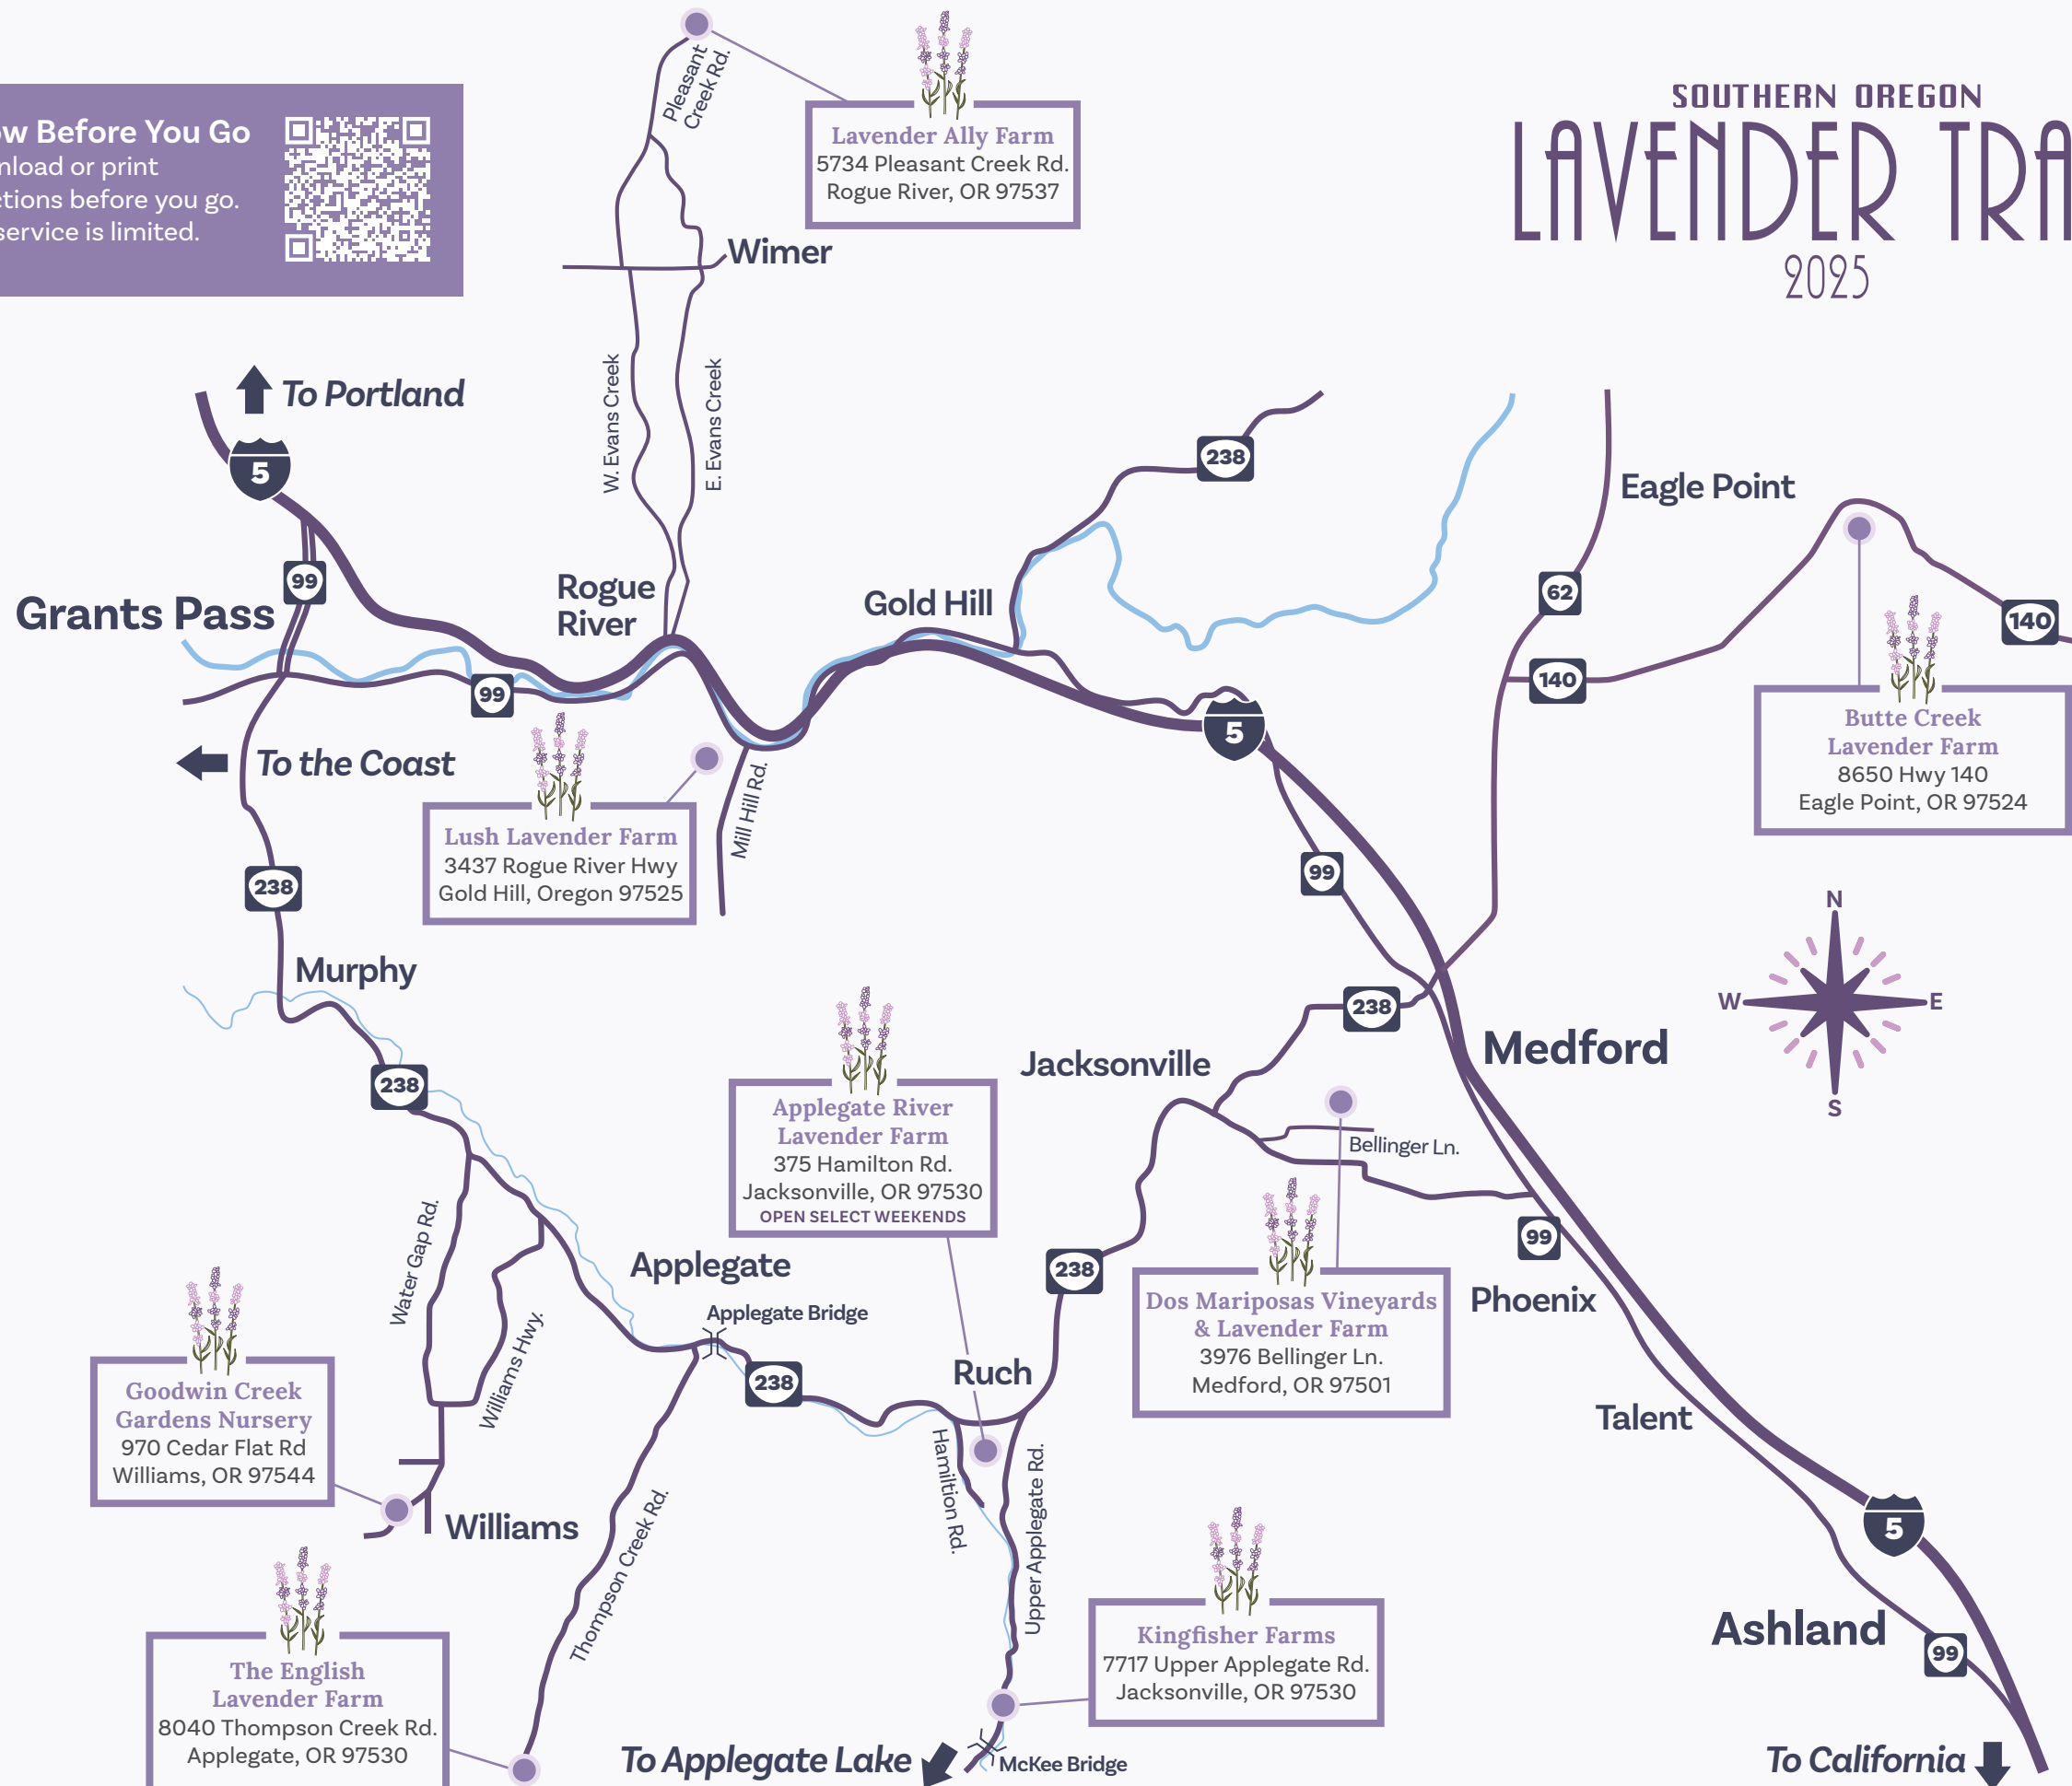

Know Before You Go

Download or print directions before you go. Cell service is limited.

SOUTHERN OREGON
LAVENDER TRAIL
2025

APPLEGATE ARTISTS

Find us at the Lavender Festival, Uncorked, and other local events!

APPLE OUTLAW Cidery

OUR NEW TAP ROOM IS NOW OPEN!

COME TASTE OUR HANDCRAFTED CIDERS AND SAVOR DELICIOUS FOOD IN A LAID-BACK AND WELCOMING SPACE. SEE YOU SOON!

15090 OR-238 Hwy, Applegate, OR @appleoutlaw

JACKSONVILLE WINE DISTRICT

ANCHOR VALLEY WINE
DAISY CREEK VINEYARDS
DANCIN VINEYARDS
DOS MARIPOSAS
HUMMINGBIRD ESTATE
RELLIK WINERY
REMOTION
SOMAR FAMILY VINEYARDS
SOUTH STAGE CELLARS

9 UNIQUE WINERIES

WWW.JACKSONVILLEWINE.COM

OPEN DAILY 11AM TO 5PM

Support Oregon Lavender Farms all year long!

TRUE LAVENDER COLLECTIVE

30 N. Main Street
Downtown Ashland
across from The Plaza
541.482.2233

TRUELAVENDERCOLLECTIVE.COM

APPLEGATE VALLEY OREGON WINE COUNTRY